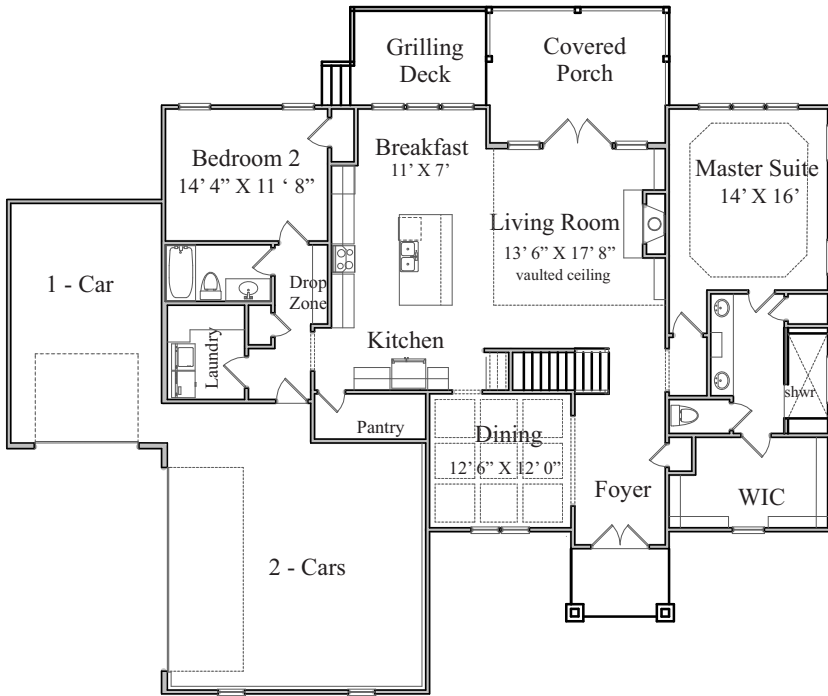

## First Floor Plan

## Second Floor Plan

Square Footage  
3,150 heated sq.ft.

Plans subject to change. See builder for exact room dimensions

170903