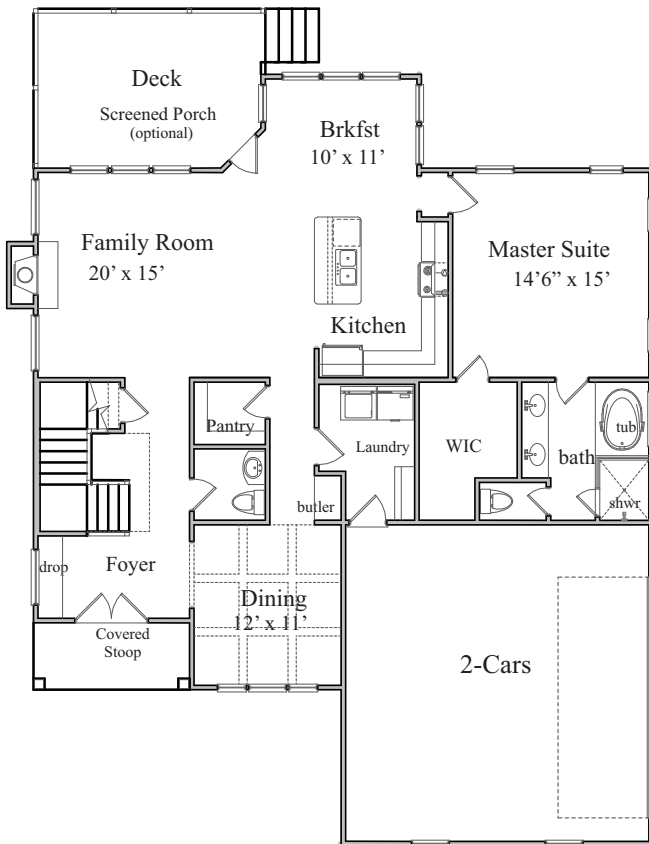

The Whispering Pines II

First Floor Plan

Second Floor Plan

Square Footage
2892 heated sq.ft.

Plans subject to change. See builder for exact dimensions

171109