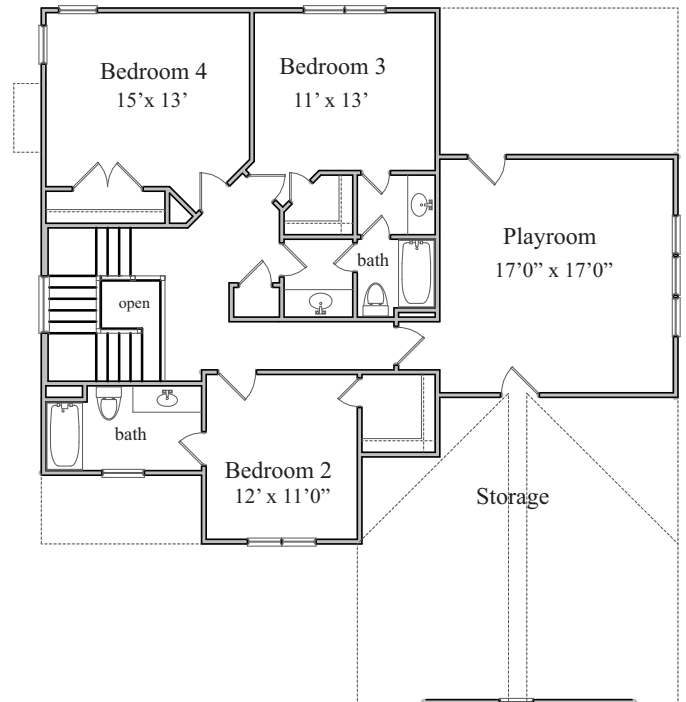

The Whispering Pines II

First Floor Plan

Second Floor Plan

Square Footage
2892 heated sq.ft.

Plans subject to change. See builder for exact dimensions

171109